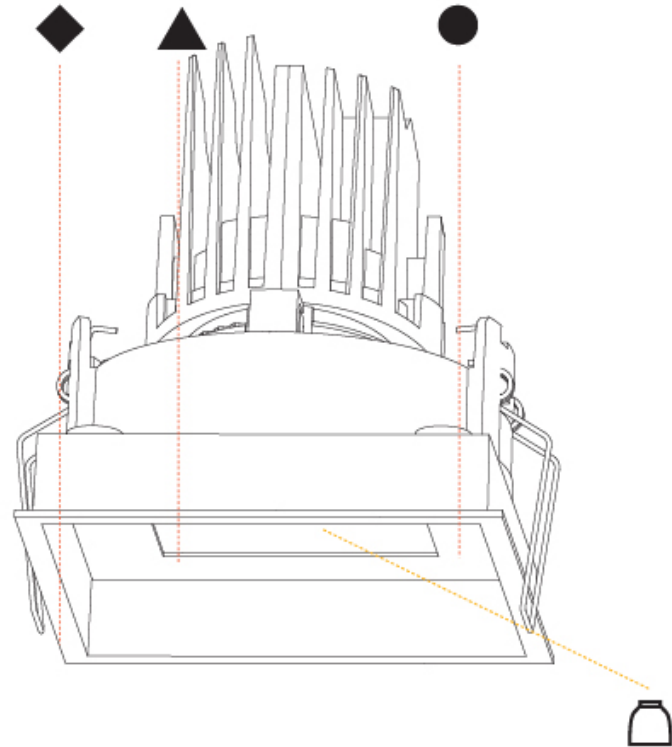

BIONIQ SQUARE ADJUSTABLE COMFORT RECESSED

A35362-

For Color / Finish Chart & Symbology see Appendix or product page downloadable area.

	27K	35K	30K	40K	°K
Color Temperature	2700K	3500K	3000K	4000K	
Reflector	20	40	60		
	20°	40°	60°		

ORDER-EXAMPLE: **◆ ▲ ● °K ▭**
L3XXXX- 02 02 02 30K 20
Black Black Black 3000K 20°