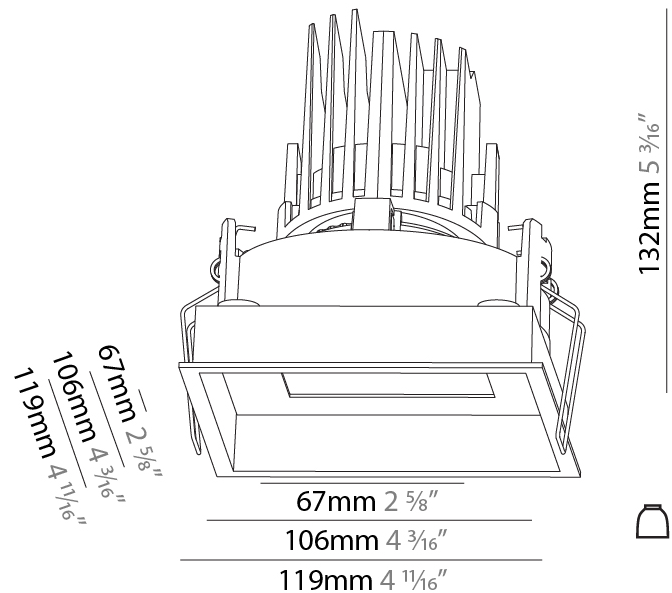

PHYSICAL

Shape: Square
Length (mm): 119
Length (in): 4 11/16
Width (mm): 119
Width (in): 4 11/16
Depth (mm): 132
Depth (in): 5 3/16
Ceiling Thickness (mm): 10 / 12.5 / 15
Ceiling Thickness (in): 3/8 or 1/2 or 9/16
Min. Recessing Depth (mm): 150
Min. Recessing Depth (in): 5 7/8
Light Distribution: Adjustable / Downlight
Weight (kg): 0.607
Weight (lbs): 1.34
Fixture Finish: SSR / BKV / CWI / CRY / HAB / UFT / ITA / RUA / FTG / MYG / LOD / PUS / FRO / FUP / KIA / POP / BLS / SPG / MEY / GOH / GUM / CHC / COM / ABZ / JAG / OBR / MOS / ROR
Fixture Material: Aluminum Die Cast
Cut-out Measurements: 114mm / 4 1/2" x 114mm / 4 1/2"

ELECTRICAL

Lamp Type: LED (Zhaga Standard)
Input Wattage (W): 16.5
Total Output Wattage (W): 14
Dimming: Tri-Mode (Non-Dimming and Phase Dimming (120Vac only) and 0-10V Dimming)
Driver Included: No
Driver Location: Recessed Housing
Driver Type: Constant Current - Universal
Driver Class: Class 2
Input Voltage (V): 120 - 277
Constant Current (MA): 500

LED

Number of LEDs: 1
Color Temperature (°K): 2700 / 3000 / 3500 / 4000
Max. Delivered Lumen (lm): 940 / 980 / 1029 / 1050
Nominal Lumen (lm): 1386 / 1438 / 1511 / 1542
CRI: >90 CRI

OPTICAL

Reflector: 20 / 40 / 60
Adjustability: Rotational 355°; Tilt 30°

RATINGS AND CERTIFICATIONS

Certified By: Certified for North American Standards
IP rating: IP20